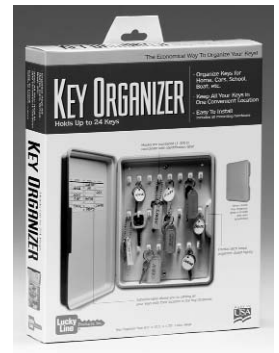

Part No.	Description	Qty.
LUC 61000	Key Organizer, hangable box package	1/bx

**Locking Key Organizer**

- Rugged beige plastic key cabinet organizes keys for home, business, or garage
- Has 24 numbered hooks to coordinate with identification label inside
- Keyed lock for additional security
- Supplied with mounting screws and instructions
- Measures: 8 1/2"W x 10 1/2"H x 1 3/4"D