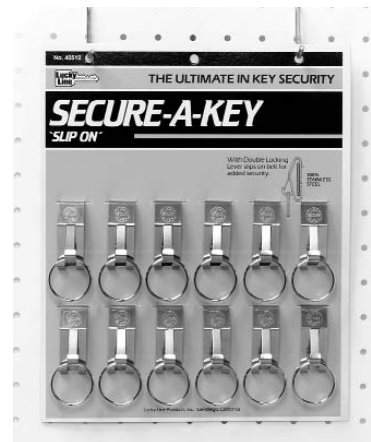

Part No.	Description	Qty.
LUC 44301	Small Trigger Snap	1/cd

**Trigger Snap**

- Strong nickel plated zinc trigger snap opens wide to attach securely to belt loop, purse or other straps
- Bottom loop rotates so keys lie flat
- Supplied with 1 1/8" nickel plated tempered steel split ring
- Without split ring, nickel plated zinc snap measures 2 1/2", solid brass measures 2 5/8"

Part No.	Description	Qty.
LUC 44001	Trigger Snap, Solid Brass, carded	1/cd
LUC 44101	Trigger Snap, Nickel Plated Zinc, carded	1/cd

**METAL BELT KEY CARRIERS**

**Secure-A-Key® Clip On**

- "The Original"
- Spring stainless steel won't rust, adds strength so product stays securely clipped to a belt
- Patented double-locking arm prevents accidental key loss
- Keys cannot be removed without depressing the release lever
- Quickly clips onto belt and holds up under heavy use
- Supplied with 1 1/8" nickel plated tempered steel split ring
- Measures: 2" without split ring

Part No.	Description	Qty.
LUC 40401	Secure-A-Key® Clip On, carded	1/cd
LUC 40412	Secure-A-Key® Clip Ons, multiple card	12/cd

**Secure-A-Key® Slip On**

- "The Original"
- Stainless steel won't rust
- Patented double-locking arm prevents accidental key loss
- Keys cannot be removed without depressing the release lever
- Preferred by law enforcement, belt slides through; holds up under heavy use
- Supplied with 1 1/8" nickel plated tempered steel split ring
- Measures: 2" without split ring

Part No.	Description	Qty.
LUC 40501	Secure-A-Key® Slip On, carded	1/cd
LUC 40512	Secure-A-Key® Slip Ons, multiple card	12/cd

**Belt Hook**

- Slips easily over belt, holds firmly
- Made of nickel plated steel
- 1 1/8" nickel plated tempered steel split ring
- Measures: 2 7/8" without split ring