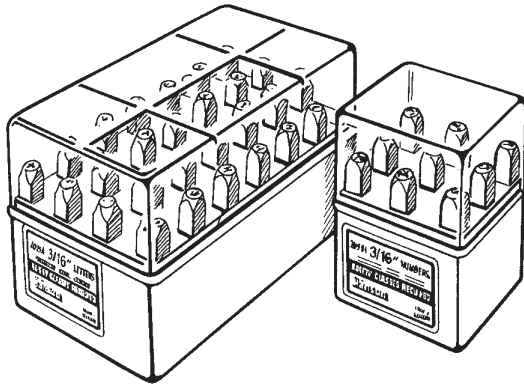

STEEL HAND STAMPS

Features

- For hand-held, hammer-struck applications
- Crowned striking end, textured shanks
- Packed in durable plastic storage containers
- Letter sets contain 27 pieces — A through Z, plus &
- Number sets contain nine pieces — 0 through 8 (the 6 is used as a 9)

General Purpose Number & Letter Stamps

- High quality at low cost
- For medium to light duty marking
- Marked with character size on the thumb side

Part No. Letter Sets	Part No. Number Sets	Char. Size	O.A. Size
CHH 20150	CHH 20521	3/32"	1/4 × 23/8"
CHH 20200	CHH 20541	1/8"	1/4 × 23/8"
CHH 20250	CHH 20561	3/16"	5/16 × 23/8"

DO NOT DUPLICATE Stamp

- One line DND
- 1/16"

Part No.
CHH 99999