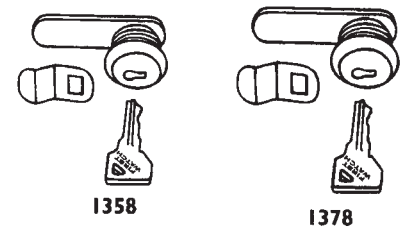

Part No.
BLW 1100
BLW 1100KA

Show Case Lock

Showcase lock for use with cabinets and cases with sliding glass doors. Disc tumbler cylinder. Chrome plated. Carded, 5 per box.

Part No.
BLW 1306

Mailbox Lock

Replacement mailbox lock. Can be installed with screws or wing clips. Brass plated. Carded, 10 per box.

Part No.
BLW 1319

Mailbox Lock

Replacement mailbox lock. Brass plated. Carded, 10 per box.

Part No.
BLW 1321

Drawer Lock

Brass plated drawer lock for 3/4" drawers. Solid steel bolt. Carded, 10 per box.

Part No.
BLW 1355

Utility Cam Lock

Washers included allow for either a 90 or 180 degree turn. Supplied keyed alike. Model 1358 is 5/8" long. Model 1378 is 7/8" long. Carded, 10 per box.

Part No.
BLW 1358
BLW 1378

DOOR SECURITY