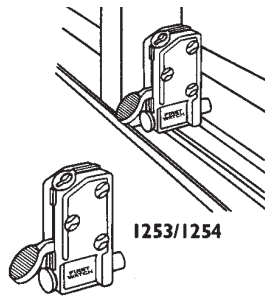

Part No.
BLW 1800

Flip Lock

For added security. Model 1840 is brass plated, model 1841 is antique brass plated. Carded, 10 per box.

Part No.
BLW 1840
BLW 1841

Chain Door Guard

For added security. Model 1860 is polished solid brass, model 1861 is antique finish solid brass plated. Carded, 10 per box.

Part No.
BLW 1860
BLW 1861

Door Guard

Door guard for added security. Solid bar swings to lock or unlock. Polished brass plated finish. Carded, 5 per box.

Part No.
BLW 1875

Door Viewers

190 Degree

190 degree viewer for 1 3/8" to 2" thick door. Fits 1/2" hole. Ground glass optical lens. Model 2320 is brass, model 2321 is chrome

Part No.
BLW 2320
BLW 2321

PATIO DOOR SECURITY

Patio Door Lock

Keyed patio door lock. Solid steel bolt deters prying door open or lifting it from the track. Supplied with tamper proof screws. Model 1253 is sprayed aluminum, model 1254 is sprayed bronze. Carded, 5 per box.