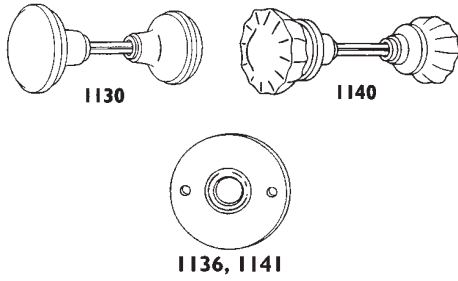

DOOR SECURITY

Replacement Knobs, Roses, & Latches

The fastest-selling replacement category for renovations and remodeling

- Common replacement items — a must for renovations
- Knobs and roses to replace most older applications

Part No.	Description	Box Qty
BLW 1130	Solid Brass Door knobs with Spindle	5 ea
BLW 1135	Brass Plated Door Knobs with Spindle	5 ea
BLW 1136	2 1/2" Door Knob Roses, 2-pack	10 ea
BLW 1140	Glass Door Knobs with Spindle	5 ea
BLW 1141	2 1/2" Door Knob Roses, Solid Brass, 2-pack	10 ea