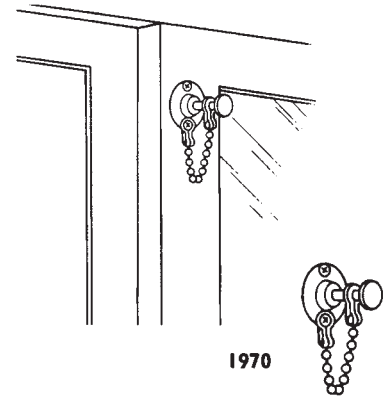

Part No.
BLW 1800

Flip Lock

For added security. Model 1840 is brass plated, model 1841 is antique brass plated. Carded, 10 per box.

Part No.
BLW 1840
BLW 1841

Chain Door Guard

For added security. Model 1860 is polished solid brass, model 1861 is antique finish solid brass plated. Carded, 10 per box.

Part No.
BLW 1860
BLW 1861

Door Guard

Door guard for added security. Solid bar swings to lock or unlock. Polished brass plated finish. Carded, 5 per box.

Part No.
BLW 1875

Door Viewers

190 Degree

190 degree viewer for 1 3/8" to 2" thick door. Fits 1/2" hole. Ground glass optical lens. Model 2320 is brass, model 2321 is chrome

Part No.
BLW 2320
BLW 2321

PATIO DOOR SECURITY

Patio Door Lock

Keyed patio door lock. Solid steel bolt deters prying door open or lifting it from the track. Supplied with tamper proof screws. Model 1253 is sprayed aluminum, model 1254 is sprayed bronze. Carded, 5 per box.

Part No.
BLW 1253
BLW 1253KA
BLW 1254

Patio Door Pin

For sliding doors and windows. Bright steel pin positively holds door or window shut. Chain keeps pin handy when not in use. Retainer keeps pin in place. Carded, 10 per box.