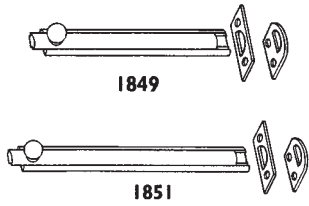

Part No.
BLW 1319

Mailbox Lock

Replacement mailbox lock. Brass plated. Carded, 10 per box.

Part No.
BLW 1321

Drawer Lock

Brass plated drawer lock for 3/4" drawers. Solid steel bolt. Carded, 10 per box.

Part No.
BLW 1355

Utility Cam Lock

Washers included allow for either a 90 or 180 degree turn. Supplied keyed alike. Model 1358 is 5/8" long. Model 1378 is 7/8" long. Carded, 10 per box.

Part No.
BLW 1358
BLW 1378

DOOR SECURITY

Surface Bolts

Solid brass surface bolts. Supplied with rim and mortise strikes. Model 1849 is 3", model 1851 is 4". Carded, 10 per box.

Part No.
BLW 1849
BLW 1851

Key Chain Door Lock

Chain gives the appearance that you are home, but can be locked or unlocked with a key. Welded steel chain. Carded, 5 per box.