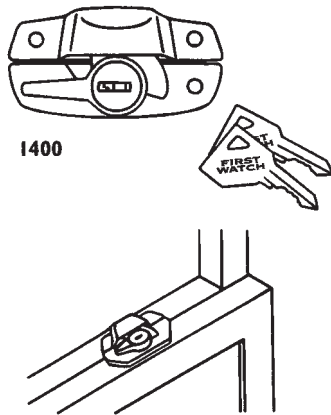

HASPS

Keyed Hasp

4 1/2" self-locking keyed hasp, can be locked without keys. Rust-resistant zinc-plated finish. Carded, 5 per box.

Part No.
BLW 3708
BLW 3708 KA--Hasp Lock keyed alike

WINDOW SECURITY

Keyed Sash Lock

Keyed wooden sash lock. Supplied with non-removable screws. Brass plated. Carded, 5 per box.

Part No.
BLW 1400
BLW 1400 KA

Venting Window Lock

Brass plated window lock for wooden sash window. Allows window to be vented and secure at the same time. 2 per card, 10 cards per box.