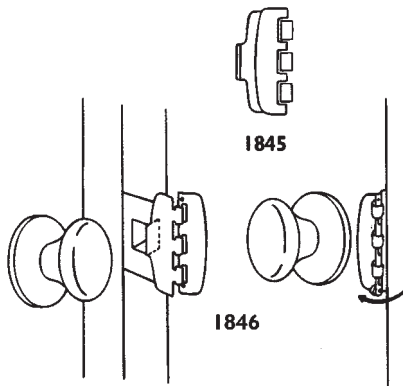

Part No.
BLW 1970

Patio Door and Window Lock

Non-keyed patio door and window lock. Die cast base with sliding bolt. Deadlocks in both locked and unlocked positions. Carded, 5 per box.

Part No.
BLW 1978

Heavy Duty Patio Door Lock

Hardened 1/4" x 2" steel rod rotates to prevent sawing. Supplied with tamper proof screws. Concealed screw design helps prevent prying. Carded, 5 per box.

Part No.
BLW 5140
BLW 5140KA

DOOR SECURITY

Replacement Knobs, Roses, & Latches

The fastest-selling replacement category for renovations and remodeling

- Common replacement items — a must for renovations
- Knobs and roses to replace most older applications

Part No.	Description	Box Qty
BLW 1130	Solid Brass Door knobs with Spindle	5 ea
BLW 1135	Brass Plated Door Knobs with Spindle	5 ea
BLW 1136	2 1/2" Door Knob Roses, 2-pack	10 ea
BLW 1140	Glass Door Knobs with Spindle	5 ea
BLW 1141	2 1/2" Door Knob Roses, Solid Brass, 2-pack	10 ea

PERSONAL SECURITY

Door Locks

In today's mobile society, personal security products are a must

Part No.	Description	Box Qty
BLW 1845	Portable Door Lock	10 ea
BLW 1846	Travel Lock	10 ea