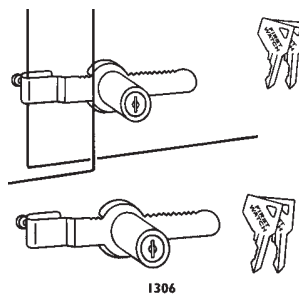

Keyed wooden sash lock. Supplied with non-removable screws. Brass plated. Carded, 5 per box.

Part No.
BLW 1400
BLW 1400 KA

Venting Window Lock

Brass plated window lock for wooden sash window. Allows window to be vented and secure at the same time. 2 per card, 10 cards per box.

Part No.
BLW 1430

Sliding Window Lock

Sliding aluminum frame window and glass door lock. Allows window to be vented and secure at the same time. Carded, 10 per box.

Part No.
BLW 1941

HOME OFFICE SECURITY

Multi-Use Deadbolt

Part No.
BLW 1100
BLW 1100KA

Show Case Lock

Showcase lock for use with cabinets and cases with sliding glass doors. Disc tumbler cylinder. Chrome plated. Carded, 5 per box.

Part No.
BLW 1306

Mailbox Lock

Replacement mailbox lock. Can be installed with screws or wing clips. Brass plated. Carded, 10 per box.

Utility Cam Lock

Washers included allow for either a 90 or 180 degree turn. Supplied keyed alike. Model 1358 is 5/8" long. Model 1378 is 7/8" long. Carded, 10 per box.

Part No.
BLW 1358
BLW 1378

DOOR SECURITY