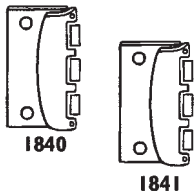

Utility Cam Lock

Washers included allow for either a 90 or 180 degree turn. Supplied keyed alike. Model 1358 is 5/8" long. Model 1378 is 7/8" long. Carded, 10 per box.

Part No.
BLW 1358
BLW 1378

DOOR SECURITY

Surface Bolts

Solid brass surface bolts. Supplied with rim and mortise strikes. Model 1849 is 3", model 1851 is 4". Carded, 10 per box.

Part No.
BLW 1849
BLW 1851

Key Chain Door Lock

Chain gives the appearance that you are home, but can be locked or unlocked with a key. Welded steel chain. Carded, 5 per box.

Part No.
BLW 1800

Flip Lock

For added security. Model 1840 is brass plated, model 1841 is antique brass plated. Carded, 10 per box.

Part No.
BLW 1840
BLW 1841

Chain Door Guard

For added security. Model 1860 is polished solid brass, model 1861 is antique finish solid brass plated. Carded, 10 per box.

Part No.
BLW 1860
BLW 1861

Door Guard

Door guard for added security. Solid bar swings to lock or unlock. Polished brass plated finish. Carded, 5 per box.

Part No.
BLW 1875

Door Viewers

190 Degree

190 degree viewer for 1 3/8" to 2" thick door. Fits 1/2" hole. Ground glass optical lens. Model 2320 is brass, model 2321 is chrome