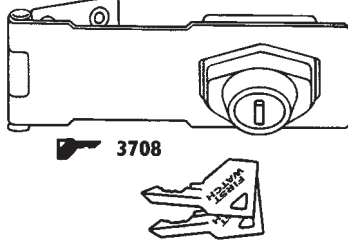

HASPS

Keyed Hasp

4 1/2" self-locking keyed hasp, can be locked without keys. Rust-resistant zinc-plated finish. Carded, 5 per box.

Part No.
BLW 3708
BLW 3708 KA--Hasp Lock keyed alike

WINDOW SECURITY

Keyed Sash Lock

Keyed wooden sash lock. Supplied with non-removable screws. Brass plated. Carded, 5 per box.

Part No.
BLW 1400
BLW 1400 KA

Venting Window Lock

Brass plated window lock for wooden sash window. Allows window to be vented and secure at the same time. 2 per card, 10 cards per box.