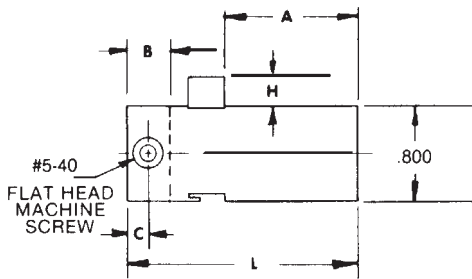

**File Cabinet Locks**

HUD FC6046

HUD FC103

- Pin Tumbler
- 100 key changes
- Key number on face
- Two ringed keys
- Keyed alike

Operation: 90° Key turn removable locked position only.  
Furnished with screw

Finish: Clear chromate

Keyway: Hudson H20

Note: Tapped holes countersunk both sides for left and right hand applications.

Part No.	"A"	"B"	"H"	"C"	"L"
HUD FC 103 KA	13/32"	27/64"	1/8"	.800"	2"
HUD FC 103 KD	13/32"	27/64"	1/8"	.800"	2"
HUD FC 6046 KA	27/32"	9/32"	1/8"	.800"	1 3/4"
HUD FC 6046 KD	27/32"	9/32"	1/8"	.800"	1 3/4"

**Truck Body Lock**

- Five brass wafers
- Two ringed keys
- 50 key changes
- Keyed alike in pairs

Operation: 90° Turn allows plunger to be depressed for striking action. Spring loaded plunger returns to original position when pressure is removed from plunger. Key removable locked and unlocked position. Furnished with 105 nut.