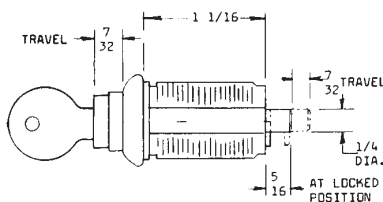

Part No.
HUD GDC 2329 KA2