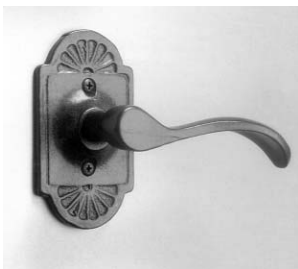

CLASSIC DECORATIVE HARDWARE

Heritage Hardware's collection of American-made hardware sets the standard for superior quality and timeless elegance. Often copied, but never equalled, HHW's wide variety of decorative styles and exceptional finishes insure lasting beauty under any conditions and in any climate.

Heritage Hardware is sold F/O.
Other styles available for all categories. Call for a brochure.

HHW 210-01

HHW 230-01

HHW 540-01

Interior

Heritage Hardware offers a wide variety of style combinations. All levers, knobs and backplates are interchangeable and available in black, bronze or pewter finishes.

Multi-Point

Multi-point lockset trims are an attractive complement to your complete decorative hardware package. Simply replace the trim plates with Heritage Hardware's distinctively designed trims to achieve the look and security you desire.

HHW 471S-03

HHW 525-10

Thumbgrip

From front gates to entry doors, the thumbgrip design and mortise lock operation achieve the security and quality you expect from a fine piece of entry hardware.

Cabinet Hardware