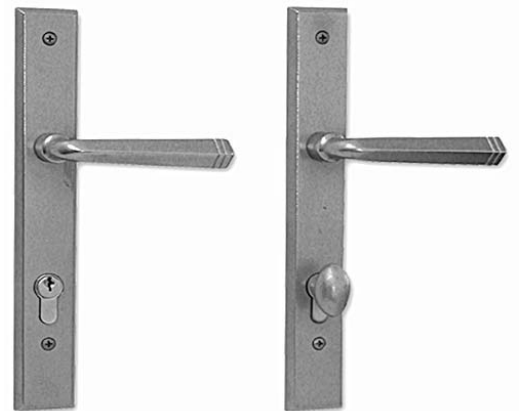

Heritage Hardware is sold F/O.
Other styles available for all categories. Call for a brochure.

HHW 210-01

HHW 230-01

HHW 540-01

Interior

Heritage Hardware offers a wide variety of style combinations. All levers, knobs and backplates are interchangeable and available in black, bronze or pewter finishes.

Multi-Point

Multi-point lockset trims are an attractive complement to your complete decorative hardware package. Simply replace the trim plates with Heritage Hardware's distinctively designed trims to achieve the look and security you desire.

HHW 120-03C

Exterior

Finishes are applied under strict specifications to insure lasting beauty and, unlike most iron products, our finishes are rust-free and corrosion proof in any climate. Shown with optional cylinder cover.

HHW 471S-03

HHW 525-10

Thumbgrip

From front gates to entry doors, the thumbgrip design and mortise lock operation achieve the security and quality you expect from a fine piece of entry hardware.

Cabinet Hardware