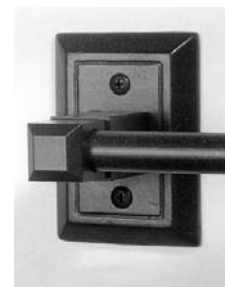

Multi-Point

Multi-point lockset trims are an attractive complement to your complete decorative hardware package. Simply replace the trim plates with Heritage Hardware's distinctively designed trims to achieve the look and security you desire.

HHW 471S-03

HHW 525-10

Thumbgrip

From front gates to entry doors, the thumbgrip design and mortise lock operation achieve the security and quality you expect from a fine piece of entry hardware.

Cabinet Hardware

Quality and careful attention to detail are evident in our richly designed cabinet hardware collection.

HHW 11

HHW 12

HHW 15

HHW 17

HHW TR10

HHW TB10

HHW TB61