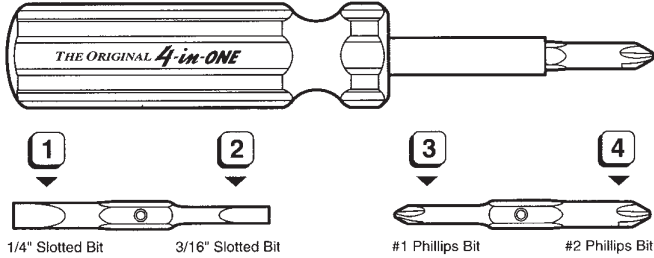

SCREWDRIVER

4-In-One Screwdriver

THE ORIGINAL **4-in-ONE** **SCREWDRIVER**

Features

Combination Bits:

- All bits are reversible to create different screwdrivers in one handle.
Bits are heat treated and tempered for industrial quality.

Part No.	Description
FOR 10 PHILLIPS -----	Bit
FOR 10 SLOTTED -----	Bit
FOR 4 IN 1 10 -----	Screw Driver