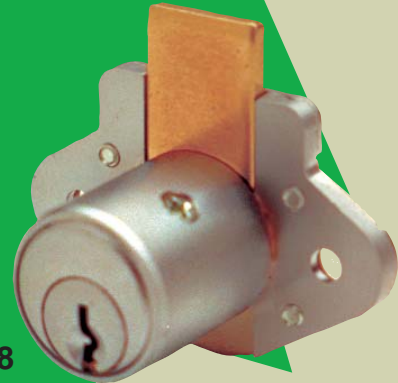

# New Products from Olympus Lock In Stock at Wilco Supply

**OLL N078**  
1 1/8" and 1 3/8" Drawer Locks  
New Longer Cylinder Housing

**OLL N078L**  
**OLL N078R**  
1 1/8" and 1 3/8" Door Locks  
New Longer Cylinder Housing

**OLL L78V Series.**  
Convertible Door and Drawer Locks  
Lock Case rotates for any  
application

**OLL 200DW**  
1 5/8" Drawer Lock.  
Extra long cylinder housing for  
different applications.

**820SC**  
Schlage C Keyway Cam Lock.  
Accepts any key in knob cylinder  
with a Schlage prep.