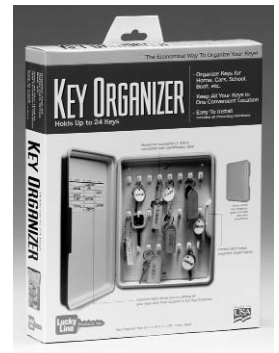

Part No.	Description	Qty.
LUC 61000	Key Organizer, hangable box package	1/bx

Locking Key Organizer

- Rugged beige plastic key cabinet organizes keys for home, business, or garage
- Has 24 numbered hooks to coordinate with identification label inside
- Keyed lock for additional security
- Supplied with mounting screws and instructions
- Measures: 8 1/2"W x 10 1/2"H x 1 3/4"D