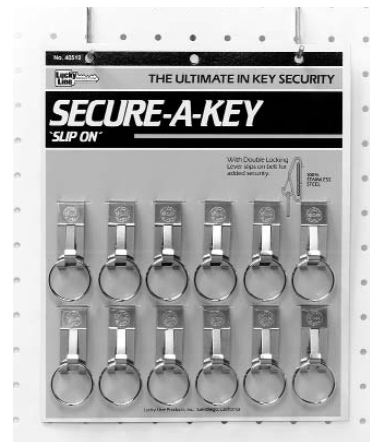

Part No.	Description	Qty.
LUC 44301	Small Trigger Snap	1/cd

Trigger Snap

- Strong nickel plated zinc trigger snap opens wide to attach securely to belt loop, purse or other straps
- Bottom loop rotates so keys lie flat
- Supplied with 1 1/8" nickel plated tempered steel split ring
- Without split ring, nickel plated zinc snap measures 2 1/2", solid brass measures 2 5/8"

Part No.	Description	Qty.
LUC 44001	Trigger Snap, Solid Brass, carded	1/cd
LUC 44101	Trigger Snap, Nickel Plated Zinc, carded	1/cd

METAL BELT KEY CARRIERS

Secure-A-Key® Clip On

- "The Original"
- Spring stainless steel won't rust, adds strength so product stays securely clipped to a belt
- Patented double-locking arm prevents accidental key loss
- Keys cannot be removed without depressing the release lever
- Quickly clips onto belt and holds up under heavy use
- Supplied with 1 1/8" nickel plated tempered steel split ring
- Measures: 2" without split ring

Part No.	Description	Qty.
LUC 40401	Secure-A-Key® Clip On, carded	1/cd
LUC 40412	Secure-A-Key® Clip Ons, multiple card	12/cd

Secure-A-Key® Slip On

- "The Original"
- Stainless steel won't rust
- Patented double-locking arm prevents accidental key loss
- Keys cannot be removed without depressing the release lever
- Preferred by law enforcement, belt slides through; holds up under heavy use
- Supplied with 1 1/8" nickel plated tempered steel split ring
- Measures: 2" without split ring

Part No.	Description	Qty.
LUC 40501	Secure-A-Key® Slip On, carded	1/cd
LUC 40512	Secure-A-Key® Slip Ons, multiple card	12/cd

Belt Hook

- Slips easily over belt, holds firmly
- Made of nickel plated steel
- 1 1/8" nickel plated tempered steel split ring
- Measures: 2 7/8" without split ring