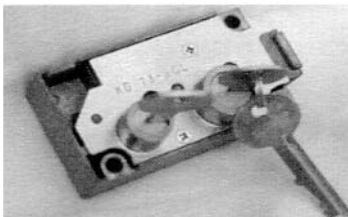

SECURITY LOCKS

Safety Deposit Box Lock Cylinder

- Safety deposit box lock cylinder, with two keys
- 6-Pin Tumblers
- 626 Finish
- 1 1/8" L x 13/16" dia.

Part No.	Description
SCC BX CUST LK-A	Lock 6 Pin
SCC BX CUST LK-B	Lock 6 Pin
SCC BX CUST LK-C	Lock 6 Pin

Box Guard Lock

- For safety deposit boxes
- Without keys
- 626 Finish
- 1 1/8" L x 13/16" dia.

Part No.	Description
SCC BX GUARD Lock	AD044 Guard Lock F/O only

Lock

A newly produced lock to replace DX and CX Series KD 73 type lock.

Part No.	Description
SCC KD76-20 LH	Lock Left
SCC KD76-20 RH	Lock Right