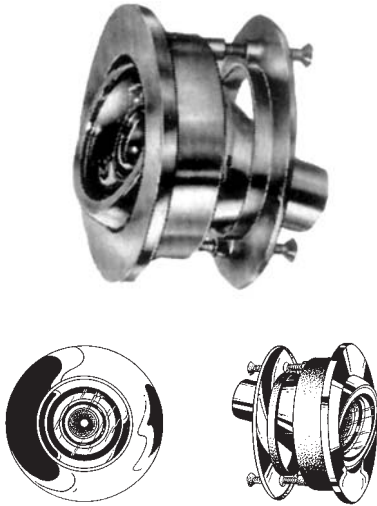

**DOOR VIEWER****Revolving Door Viewer***See Outside Without Being Seen**Features*

- Eliminates fear of opening door
- 2<sup>3</sup>/<sub>4</sub>" diameter
- 2<sup>3</sup>/<sub>8</sub>" bore
- For doors 1" to 2" in thickness
- Engineered to provide a full 140° of visibility... revolves to provide an extra measure of safety

Provides safety with privacy, you can see out, no one can see in. Precision, rust proof metal construction. Simple design enhances the beauty of any door. Wide angle vision; dual molded optical lens. Patented revolving feature gives a full 140° of vision. Easy to install.