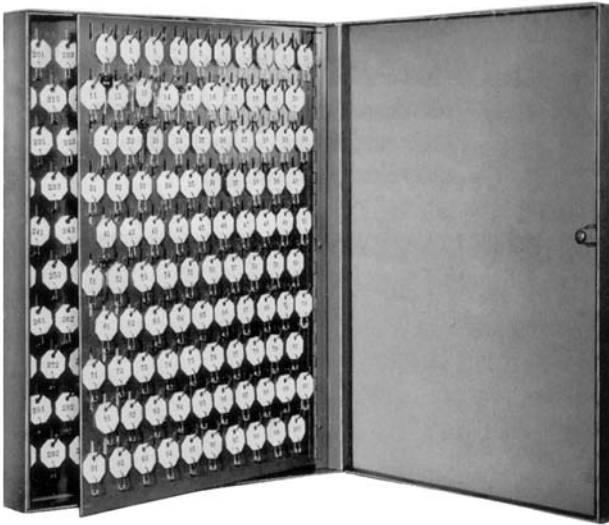

KEY CABINETS

"Economy" One Tag System

For 30 to 700 keys. Supplied from stock complete with numbered key tags, key receipt cards and index cards.

Part No.	Key Capacity	Expanded Key Cap.	Dimensions		
			W	H	D
LUN C-30	30	90	17 ⁵ / ₁₆ "	11"	2 ¹ / ₄ "
LUN C-60	60	90	17 ⁵ / ₁₆ "	11"	2 ¹ / ₄ "
LUN C-90	90	—	17 ⁵ / ₁₆ "	11"	2 ¹ / ₄ "
LUN C-120	120	—	17 ⁵ / ₁₆ "	11"	2 ¹ / ₄ "
LUN C-200	200	300	17 ⁵ / ₁₆ "	24 ³ / ₄ "	2 ¹ / ₄ "
LUN C-300 F/O	300	—	17 ⁵ / ₁₆ "	24 ³ / ₄ "	2 ¹ / ₄ "
LUN C-400	400	700	19 ⁵ / ₁₆ "	24 ³ / ₄ "	4 ⁵ / ₈ "
LUN C-500	500	700	19 ⁵ / ₁₆ "	24 ³ / ₄ "	4 ⁵ / ₈ "
LUN C-600 F/O	600	700	19 ⁵ / ₁₆ "	24 ³ / ₄ "	4 ⁵ / ₈ "
LUN C-700 F/O	700	—	19 ⁵ / ₁₆ "	24 ³ / ₄ "	4 ⁵ / ₈ "

Standard Two Tag Key System

For 30 to 700 keys. Supplied from stock complete with key hook labels and green vinyl label shields, numbered security key tags, link sealing tool, numbered duplicate tags, key receipt cards, key collection envelope and book index.

Drawer Key Panel — One Tag System

For a simple inexpensive control system, these panels can be inserted in any standard file cabinet drawer for a One Tag Key system. Labels above the key hooks are not used as the numbered key tags automatically number the hooks. Holds 23 keys. One or more panels can be placed in a drawer. It is suggested that Lund drawer separators be placed in front and back of the key panels to form a separate compartment for the key panels. Gray baked-on enamel finish.