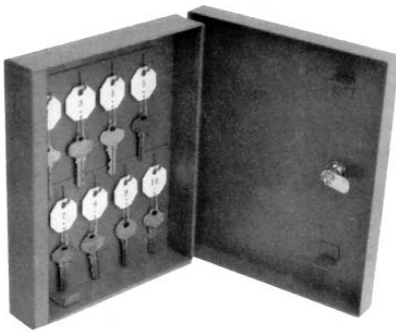

One Tag System

For small key control requirements. Each with lock and two keys.

Part No.	Capacity	Dimensions		
		W	H	D
LUN 10	10 Key	8³/₄"	11"	11¹/₂"
LUN 20	20 Key	8³/₄"	11"	11¹/₂"