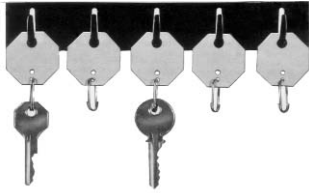

Part No.	Capacity	Dimensions
LUN 500	23 Hook	11 ³ / ₄ "W × 10"H

WALL KEY PANELS

For contractors, industrial plants and offices. Tags are furnished blank. Numbered tags will be furnished as extra. Numbered tags would automatically number the key hooks — no numbered labels above hooks required. No. 507 white fibre tags with No. 509 spring wire links. Hooks are 1/2" long and will accommodate three keys each. .20 gauge steel, gray enamel finish.

Part No.	Capacity	Dimensions
LUN 520	23 Keys	11 ³ / ₄ "W × 10"H
LUN 521	100 Keys	15 ⁵ / ₈ "W × 23 ¹ / ₁₆ "H

KEY TRAYS

Portable Key Trays

- Key hooks & key tags both numbered 1 to 56.

A simple and inexpensive system. Trays fit in standard filing cabinets or desk drawers. May be carried from place to place as desired. Seven tilting panels, with hooks for 56 different keys. No. 1900 has one tag system numbered consecutively from 1 to 56. No. 1901 is as above, but two tag system. Light gray baked-on enamel finish.

Part No.	Description	Dimensions
LUN 1900 F/O	Desk Tray, 1 Tag System	12"W × 4 ¹ / ₁₆ "H × 8"D
LUN 1901	Desk Tray, 2 Tag System	12"W × 4 ¹ / ₁₆ "H × 8"D

KEY SYSTEM ACCESSORIES

Key Holder

Key holder made of anodized aluminum, gold color. Five integral key hooks, five white fibre tags No. 507 with nickel plated spring wire links No. 509. Back of holder has pressure sensitive pads for attaching. A small key system that can become as