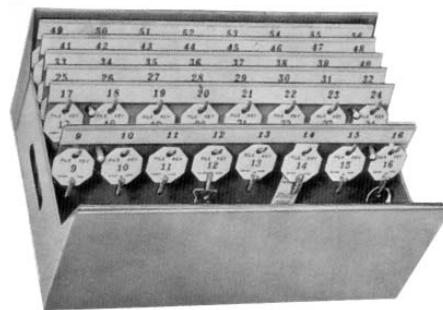

Part No.	Capacity	Dimensions
LUN 500	23 Hook	11 ³ / ₄ "W × 10"H

WALL KEY PANELS

For contractors, industrial plants and offices. Tags are furnished blank. Numbered tags will be furnished as extra. Numbered tags would automatically number the key hooks — no numbered labels above hooks required. No. 507 white fibre tags with No. 509 spring wire links. Hooks are 1/2" long and will accommodate three keys each. .20 gauge steel, gray enamel finish.

Part No.	Capacity	Dimensions
LUN 520	23 Keys	11 ³ / ₄ "W × 10"H
LUN 521	100 Keys	15 ⁵ / ₈ "W × 23 ¹ / ₁₆ "H

KEY TRAYS

Portable Key Trays

- Key hooks & key tags both numbered 1 to 56.

A simple and inexpensive system. Trays fit in standard filing cabinets or desk drawers. May be carried from place to place as desired. Seven tilting panels, with hooks for 56 different keys. No. 1900 has one tag system numbered consecutively from 1 to 56. No. 1901 is as above, but two tag system. Light gray baked-on enamel finish.