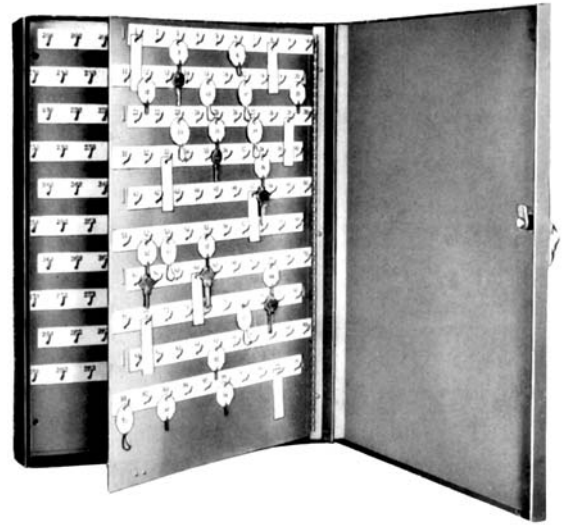

KEY CABINETS

"Economy" One Tag System

For 30 to 700 keys. Supplied from stock complete with numbered key tags, key receipt cards and index cards.

Part No.	Key Capacity	Expanded Key Cap.	Dimensions		
			W	H	D
LUN C-30	30	90	17 ⁵ / ₁₆ "	11"	2 ¹ / ₄ "
LUN C-60	60	90	17 ⁵ / ₁₆ "	11"	2 ¹ / ₄ "
LUN C-90	90	—	17 ⁵ / ₁₆ "	11"	2 ¹ / ₄ "
LUN C-120	120	—	17 ⁵ / ₁₆ "	11"	2 ¹ / ₄ "
LUN C-200	200	300	17 ⁵ / ₁₆ "	24 ³ / ₄ "	2 ¹ / ₄ "
LUN C-300 F/O	300	—	17 ⁵ / ₁₆ "	24 ³ / ₄ "	2 ¹ / ₄ "
LUN C-400	400	700	19 ⁵ / ₁₆ "	24 ³ / ₄ "	4 ⁵ / ₈ "
LUN C-500	500	700	19 ⁵ / ₁₆ "	24 ³ / ₄ "	4 ⁵ / ₈ "
LUN C-600 F/O	600	700	19 ⁵ / ₁₆ "	24 ³ / ₄ "	4 ⁵ / ₈ "
LUN C-700 F/O	700	—	19 ⁵ / ₁₆ "	24 ³ / ₄ "	4 ⁵ / ₈ "

Standard Two Tag Key System

For 30 to 700 keys. Supplied from stock complete with key hook labels and green vinyl label shields, numbered security key tags, link sealing tool, numbered duplicate tags, key receipt cards, key collection envelope and book index.

Drawer Key Panel — One Tag System

For a simple inexpensive control system, these panels can be inserted in any standard file cabinet drawer for a One Tag Key system. Labels above the key hooks are not used as the numbered key tags automatically number the hooks. Holds 23 keys. One or more panels can be placed in a drawer. It is suggested that Lund drawer separators be placed in front and back of the key panels to form a separate compartment for the key panels. Gray baked-on enamel finish.